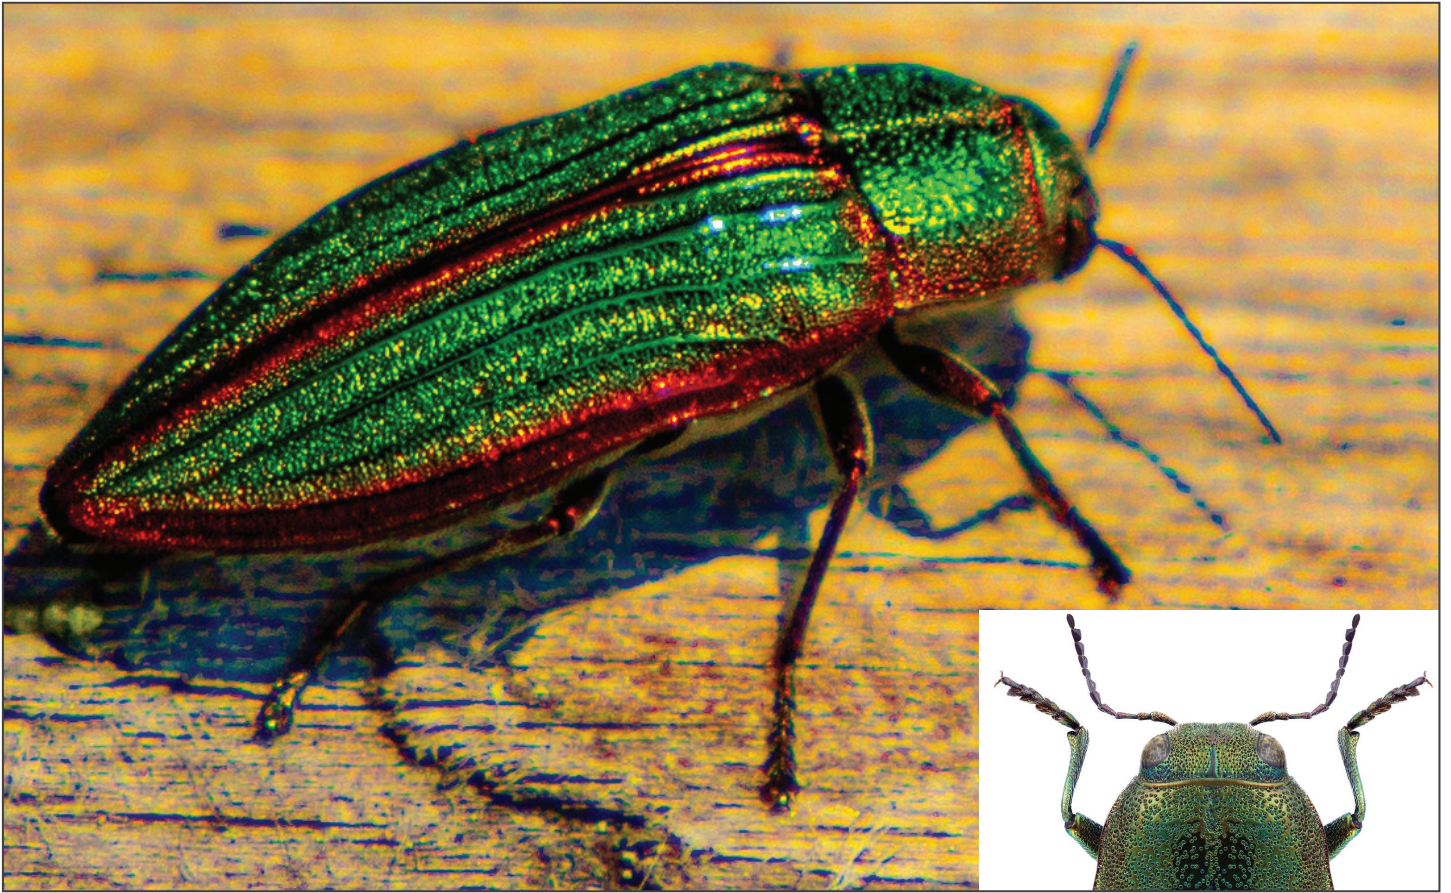

Let's Sketch Jewel Beetles!

Golden Buprestid Jewel Beetle, *Buprestis aurulenta*

ChristineElder.com

My Sketch!

A large, empty rectangular box with a thin black border, intended for the user to draw a sketch of the beetle.